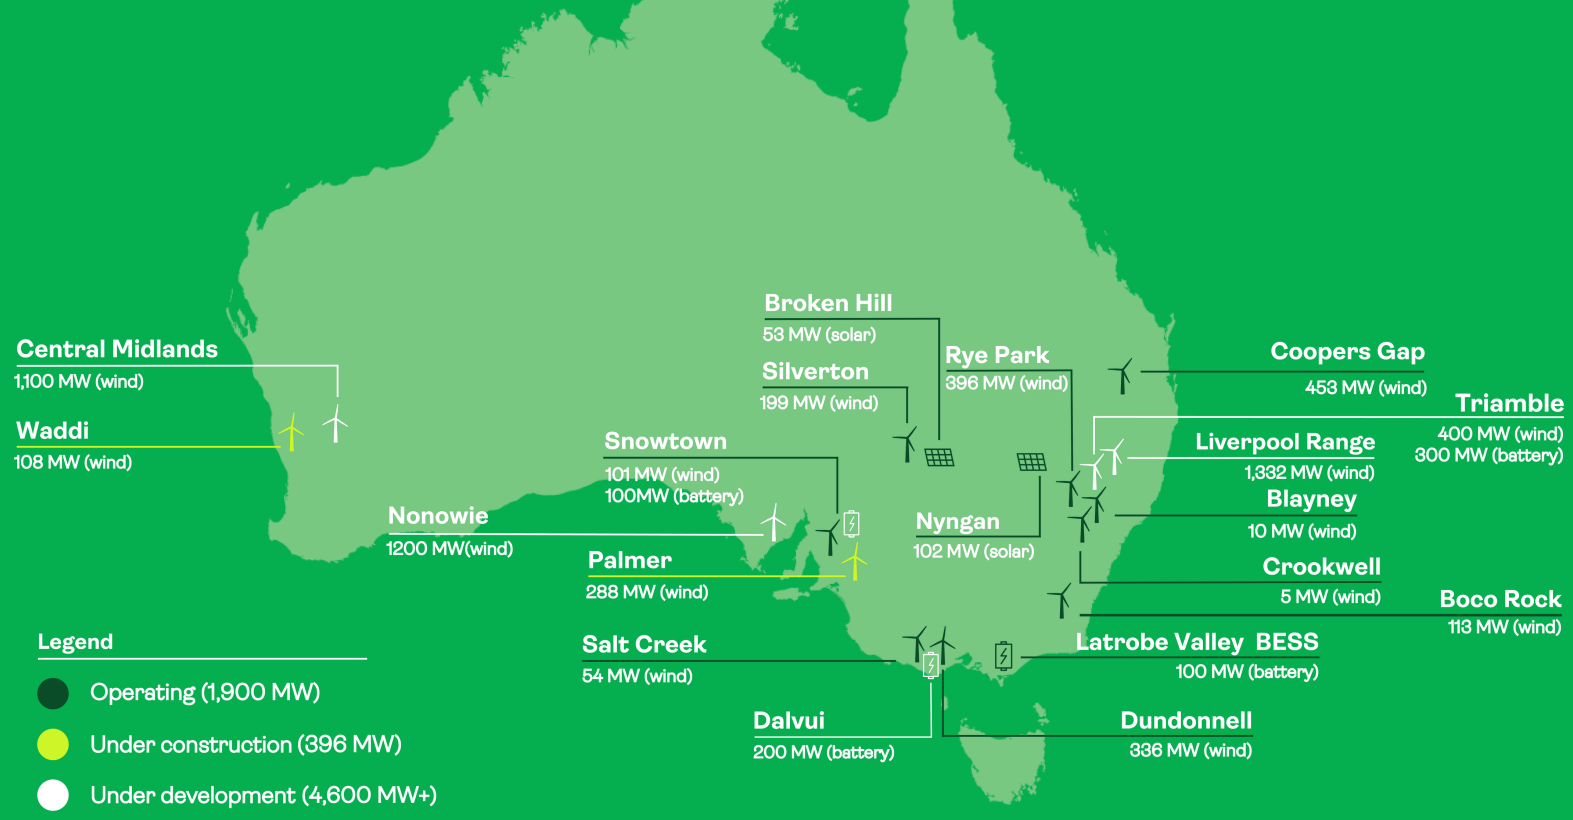

Asset Map

Benefit sharing

Tilt Renewables shares the benefits of our projects with the communities local to our projects. We offer short and long-term community benefits to local individuals, organisations and businesses – such as community-run organisations providing services to local residents, underrepresented groups, First Nations communities, landcare initiatives, youth and jobseekers. We partner with local programs and initiatives to address the following community needs:

Please visit www.tiltrenewables.com/communities to learn more about benefit sharing initiatives on our projects.

Questions?

If you have any questions, get in touch by calling: 1800 WE TILT (938 458)
Email: CentralMidlandsWindFarm@tiltrenewables.com | Web: www.tiltrenewables.com
Postal Address: PO Box 16080 Collins St West, Melbourne Vic 8007